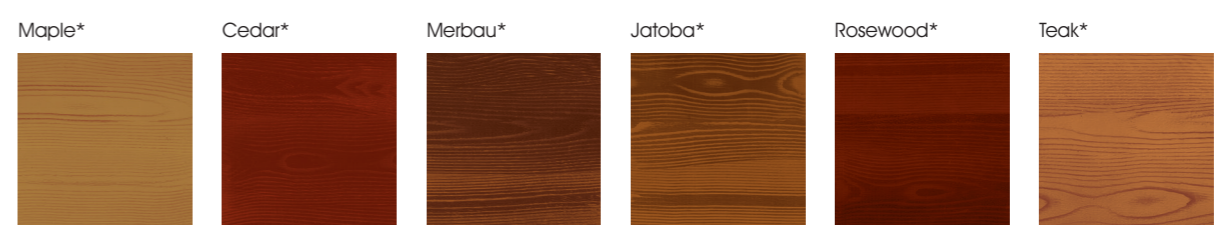

Timber Coat™ is only available on Modern and Modern Straight Line designs.